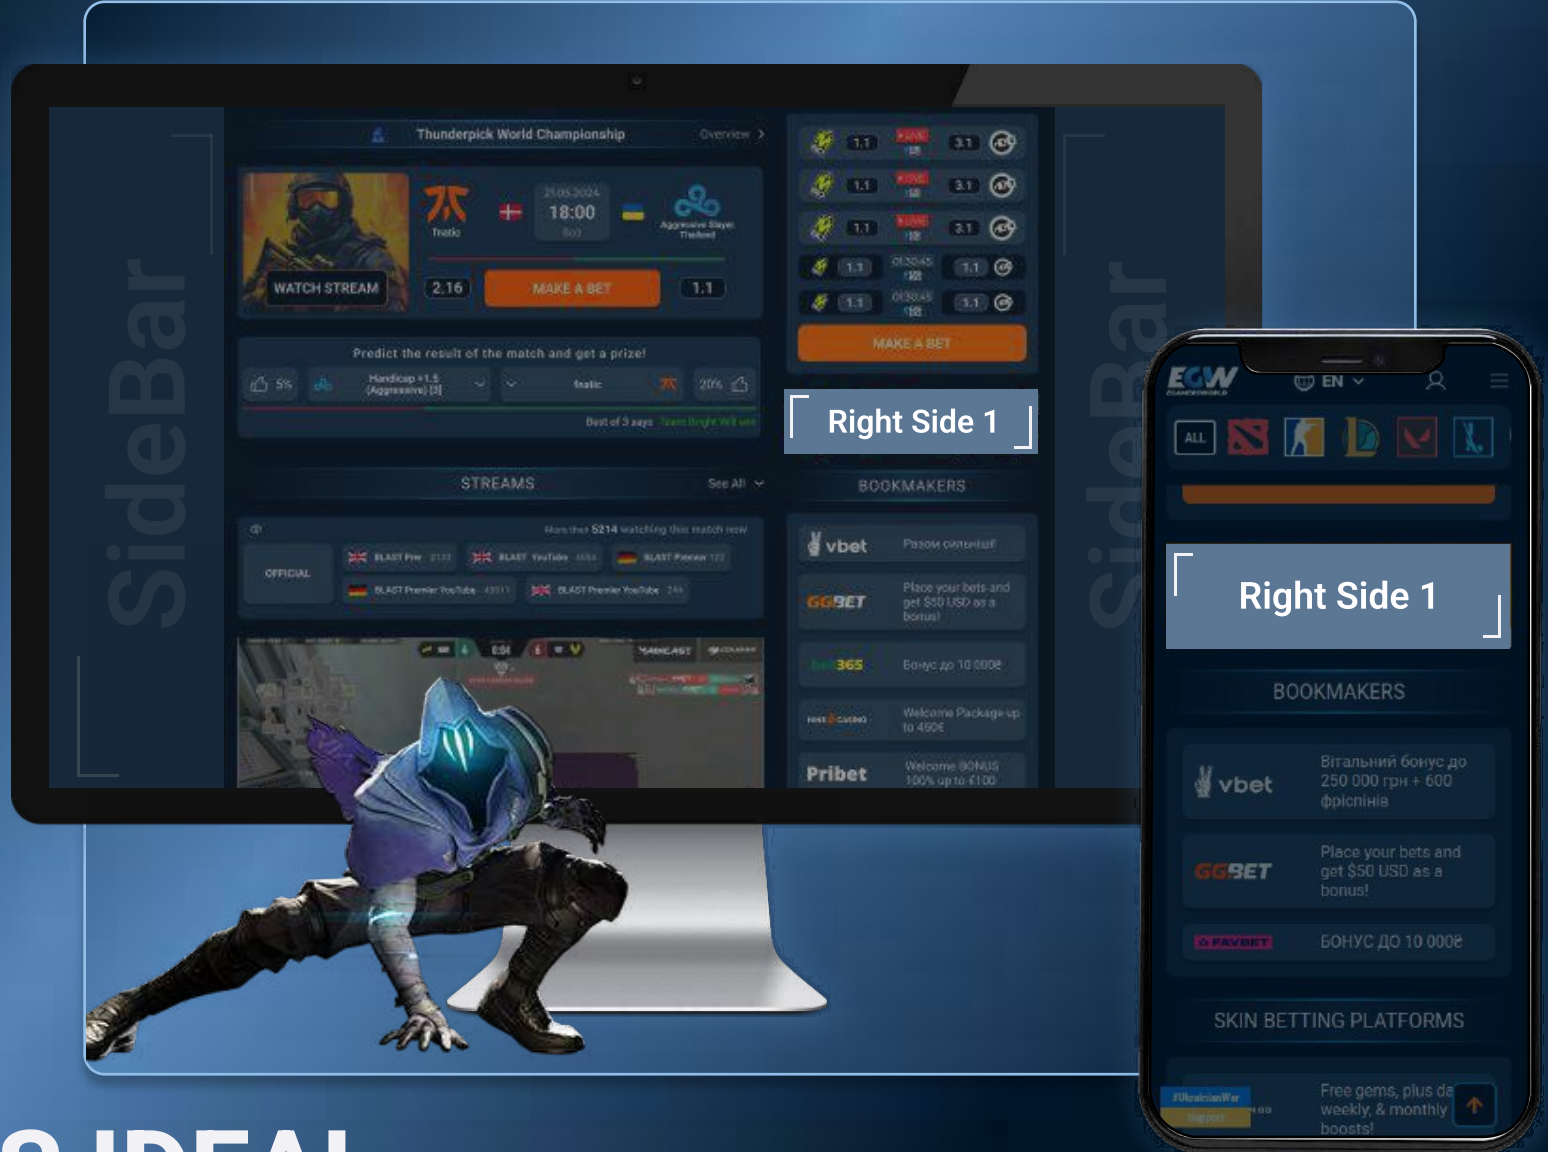

1050x150 px
(jpg, gif, webp)

1 013 833

Views in 30 days

THE MOST CLICKABLE BANNER

EGW

SIDEBAR

Size:

2560x1440 px
1920x1080 px
1600x900 px
1536x864 px
1400x900 px
1366x768 px
1280x720 px
(jpg, gif, webp)

849 016

Views in 30 days

SHOWN AT ALL LEVELS OF THE SITE

EGW

LATEST LIST

Size:

690x100 px
(jpg, gif, webp)

SideBar

Latest List

43 496

Views in 30 days

BANNER IS IN THE LIST OF MATCHES, ATTRACTS THE ATTENTION

EGW

RIGHT SIDE 1

Size:

330x100 px
(jpg, gif, webp)

300 616

Views in 30 days

LOCATION -IS IDEAL FOR BETTING SHOP PROMOTION

RIGHT SIDE 2

Size:
330x500 px
(jpg, gif, webp)

67 482
Views in 30 days

**IT TAKES THE SECOND PLACE
IN TERMS OF IMPRESSIONS**

EGW