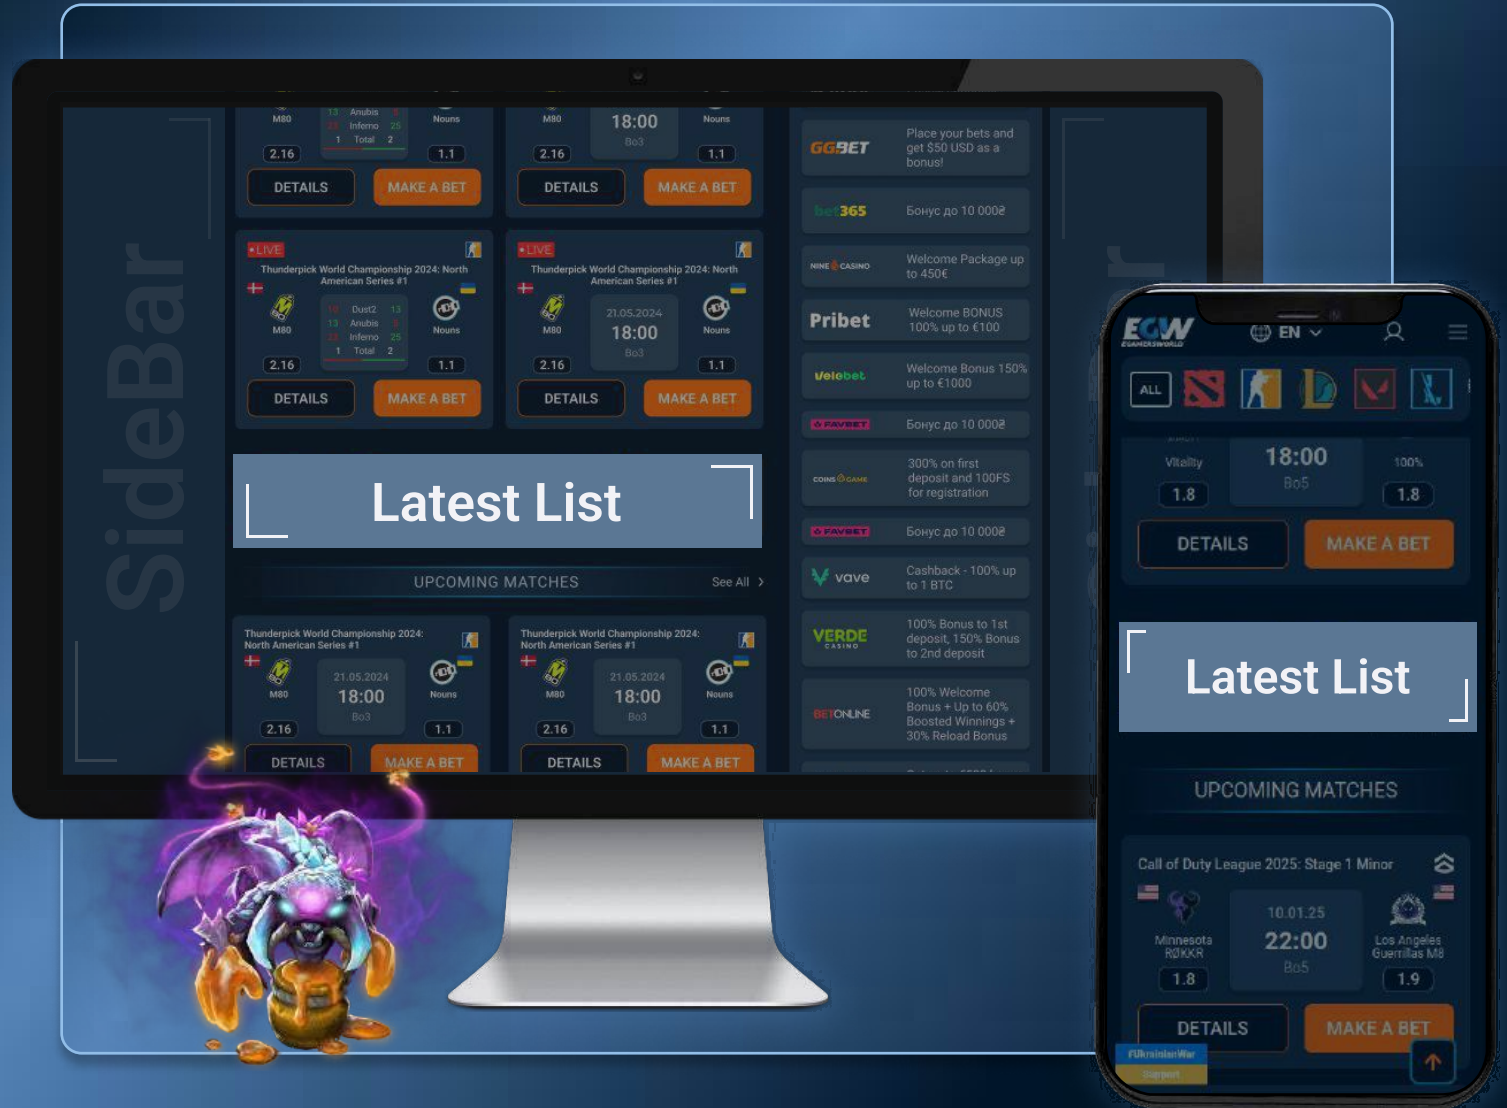

849 016

Views in 30 days

SHOWN AT ALL LEVELS OF THE SITE

EGW

LATEST LIST

Size:

690x100 px
(jpg, gif, webp)

SideBar

Latest List

43 496

Views in 30 days

BANNER IS IN THE LIST OF MATCHES, ATTRACTS THE ATTENTION

EGW

RIGHT SIDE 1

Size:

330x100 px
(jpg, gif, webp)