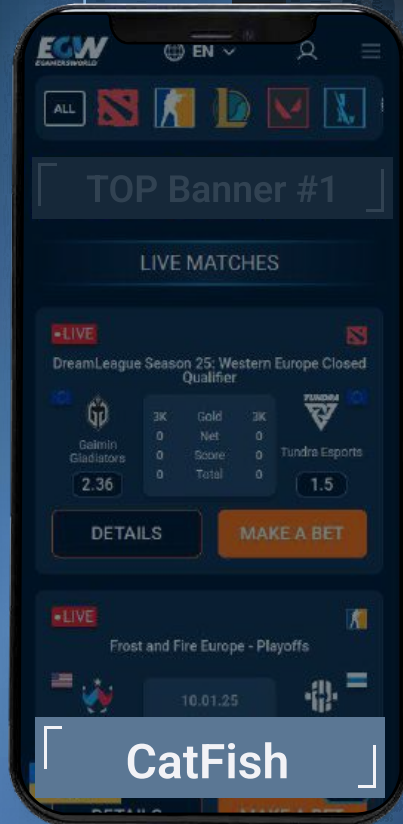

1050x150 px
(jpg, gif, webp)

1 013 833

Views in 30 days

THE MOST CLICKABLE BANNER

EGW

SIDEBAR

Size:

2560x1440 px
1920x1080 px
1600x900 px
1536x864 px
1400x900 px
1366x768 px
1280x720 px
(jpg, gif, webp)

250 247

Views in 30 days

OCCUPIES 35%
OF THE SCREEN VISIBILITY

EGW

EGW

CATFISH

Size:

690x100 px
(jpg, gif, webp)

849 016

Views in 30 days

SHOWN AT ALL LEVELS OF THE SITE

EGW

LATEST LIST

Size:

690x100 px
(jpg, gif, webp)

SideBar

Latest List

43 496

Views in 30 days

BANNER IS IN THE LIST OF MATCHES, ATTRACTS THE ATTENTION

EGW

RIGHT SIDE 1

Size:

330x100 px
(jpg, gif, webp)