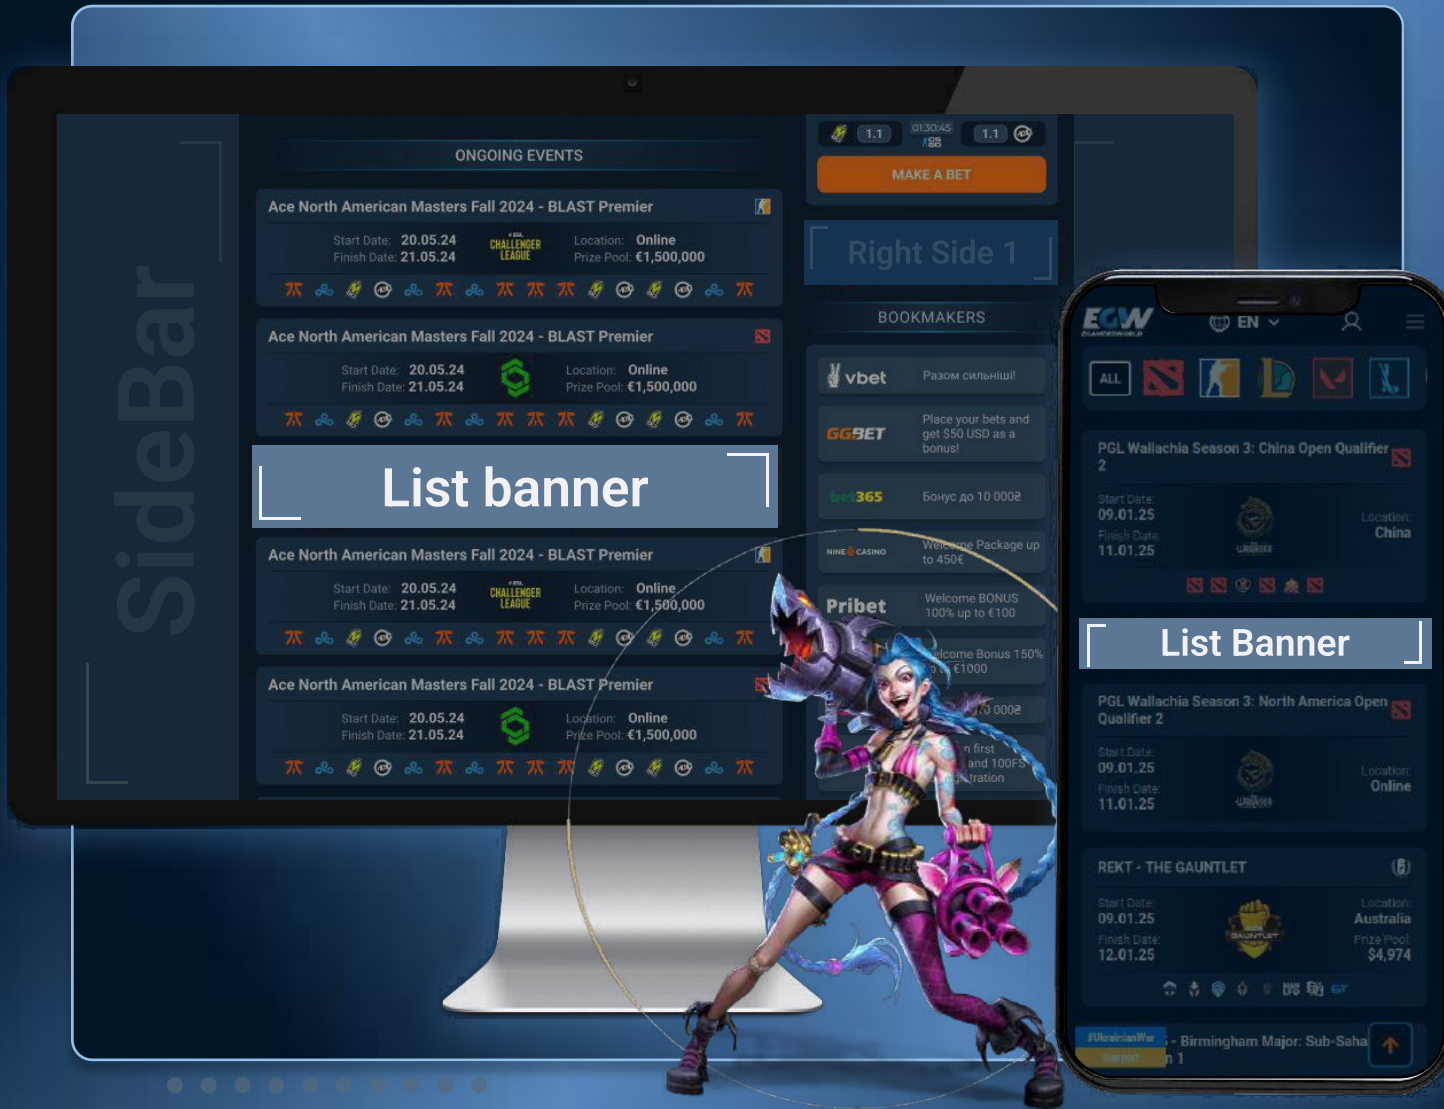

849 016

Views in 30 days

SHOWN AT ALL LEVELS OF THE SITE

EGW

LATEST LIST

Size:

690x100 px
(jpg, gif, webp)

SideBar

Latest List

43 496

Views in 30 days

BANNER IS IN THE LIST OF MATCHES, ATTRACTS THE ATTENTION

EGW

RIGHT SIDE 1

Size:

330x100 px
(jpg, gif, webp)

300 616

Views in 30 days

LOCATION -IS IDEAL FOR BETTING SHOP PROMOTION

RIGHT SIDE 2

Size:
330x500 px
(jpg, gif, webp)

67 482
Views in 30 days

**IT TAKES THE SECOND PLACE
IN TERMS OF IMPRESSIONS**

EGW

LISTINGS BANNERS

Page types:

- News list
- Teams list
- Events list
- Players list
- Matches list
- Betting tips list

Size:

690x100 px
(jpg, gif, webp)

69 794

Views in 30 days

THE BANNER LOOKS LIKE NEWS,
SO IT HAS GOOD CLICKABILITY