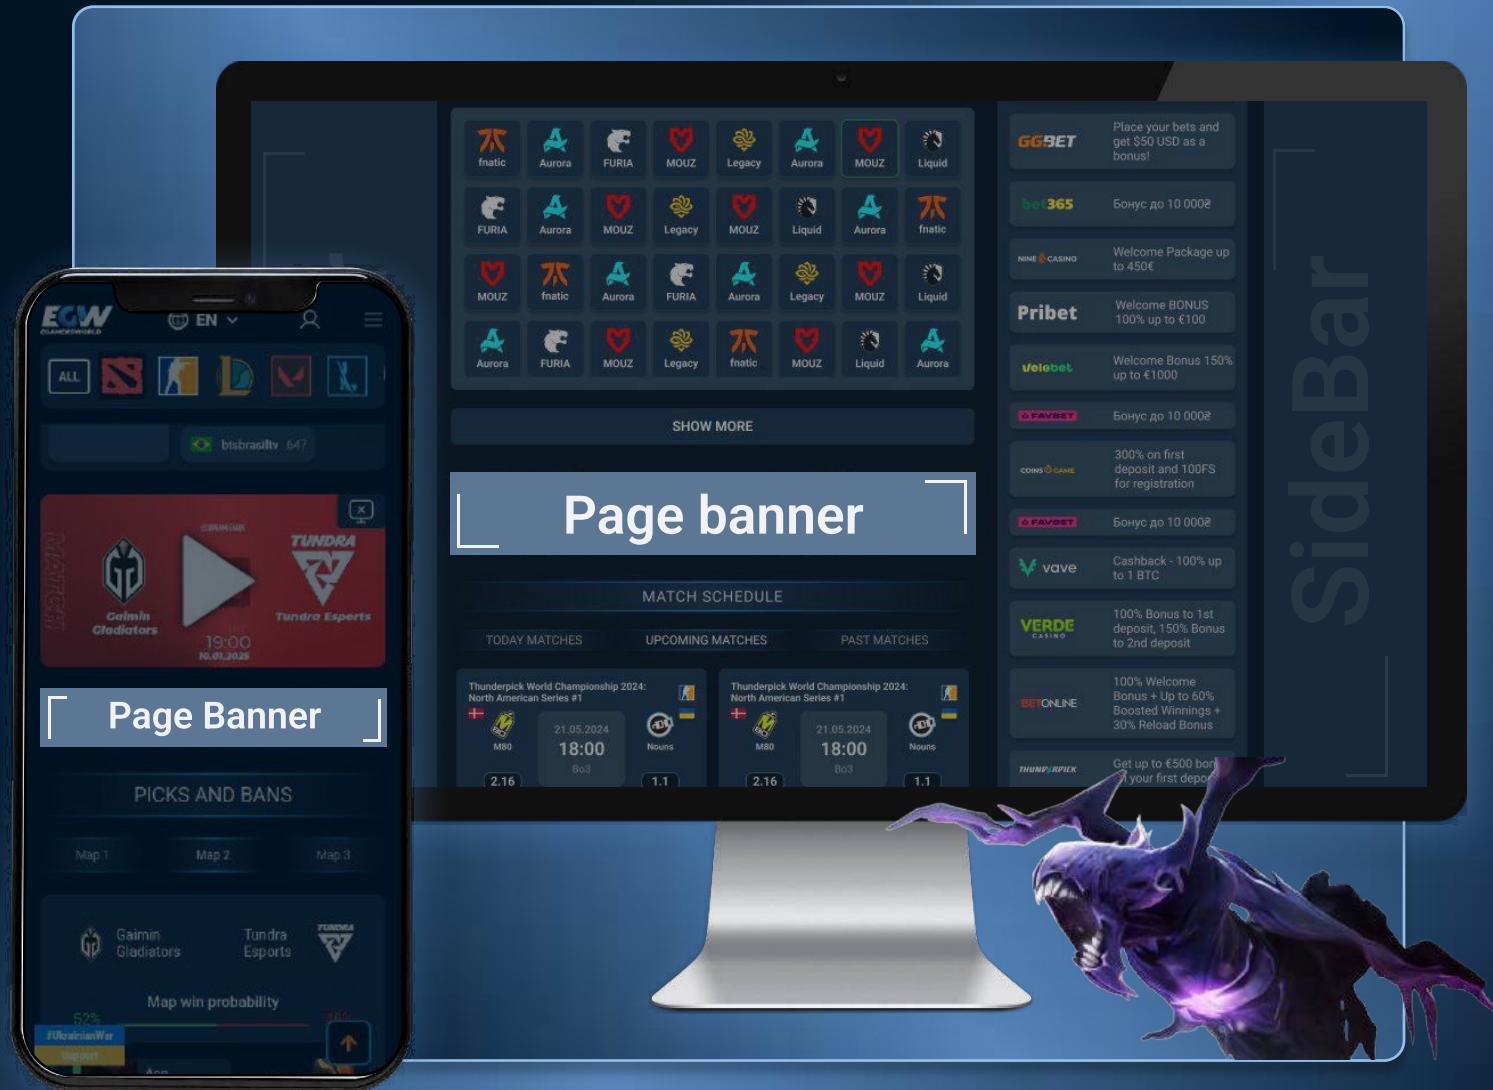

PAGES BANNERS

Page types:

Team page
Event page
Match page
Player page
Betting tips page

Size:

690x100 px
(jpg, gif, webp)

248 548

Views in 30 days

IT HAS A FAVORABLE CTR
FOR ADVERTISING

PLACEMENT TABLE

Nº	NAME	PAGE VIEWS	SIZE	REFERENCE
1	Top Banner	1 013 833	1050x150 px	Link
2	Sidebar	250 247	2560x1440 px 1920x1080 px 1600x900 px 1536x864 px 1400x900 px 1366x768 px 1280x720 px	Link
3	CatFish	849 016	690x100 px	Link
4	Latest List	43 496	690x100 px	Link
5	Right Side 1	300 616	330x100 px	Link
6	Right Side 2	67 482	330x500 px	Link