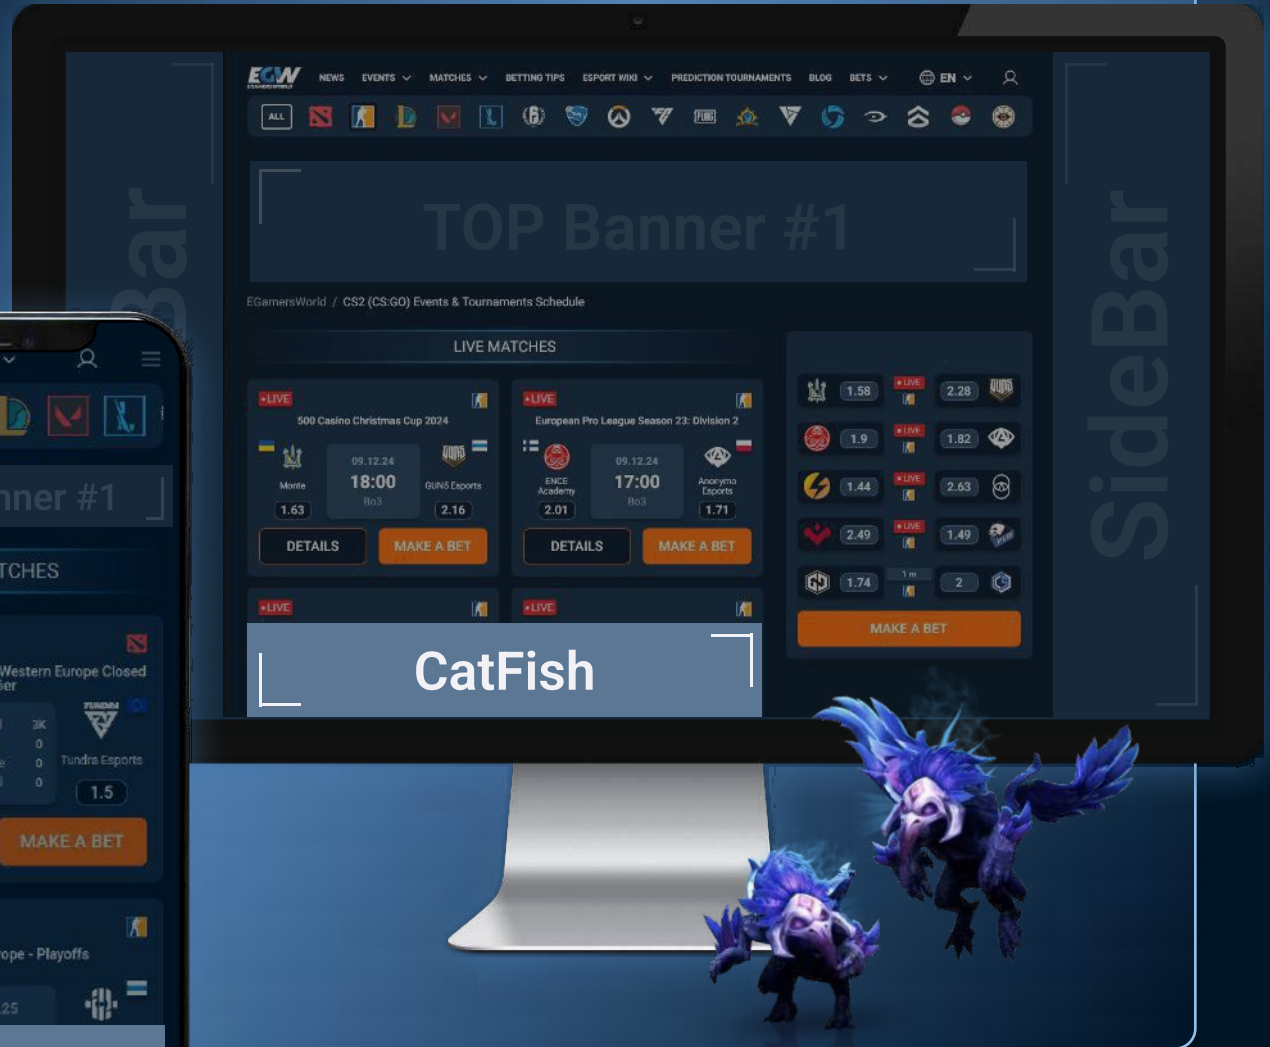

1050x150 px
(jpg, gif, webp)

1 013 833

Views in 30 days

THE MOST CLICKABLE BANNER

EGW

SIDEBAR

Size:

2560x1440 px
1920x1080 px
1600x900 px
1536x864 px
1400x900 px
1366x768 px
1280x720 px
(jpg, gif, webp)

250 247

Views in 30 days

OCCUPIES 35%
OF THE SCREEN VISIBILITY

EGW

EGW

CATFISH

Size:

690x100 px
(jpg, gif, webp)

849 016

Views in 30 days

SHOWN AT ALL LEVELS OF THE SITE

EGW

LATEST LIST

Size:

690x100 px
(jpg, gif, webp)

SideBar

Latest List

43 496

Views in 30 days

BANNER IS IN THE LIST OF MATCHES, ATTRACTS THE ATTENTION

EGW

RIGHT SIDE 1

Size:

330x100 px
(jpg, gif, webp)